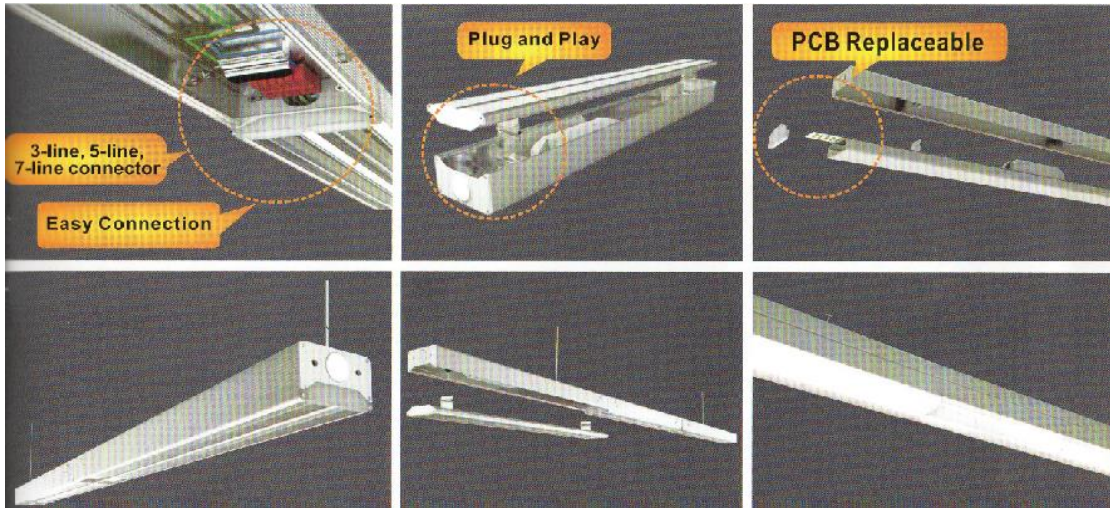

Photometric Result : Typical Data

Dimension (mm) :

Length: 1220 mm

Additional Picture Data

50K HOURS
LIFE TIME

LM80
LED LM 80
50K HRS

IP40
INGRESS PROTECTION

ISO 9001
BUREAU VERITAS
Certification