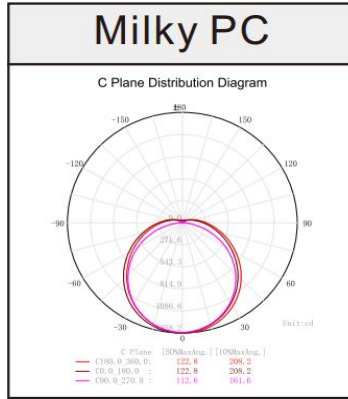

TEAR-DROPPED SHAPED

General Specification

Input Voltage (V_{AC})	: 220 - 250
Power Factor (PF)	: ≥ 0.9
THD (%)	: ≤ 20
IP Rating	: IP 40
Materials	: Aluminium & Polycarbonate
Driver	: External LED Driver (Within Casing)
Life Time (hours)	: 50,000
Finishing Color	: White
Operating Temp. (°C)	: -20°C ~ 50°C
Working Humidity (% RH)	: 10 ~ 90
Storage Temp. (°C)	: 10°C - 65°C

Photometric Result : Typical Data

Dimension (mm) :

Length: 1220 mm

Additional Picture Data

50K HOURS
LIFE TIME

LM80
LED LM 80
50K HRS

IP40
INGRESS PROTECTION

ISO 9001
BUREAU VERITAS
Certification