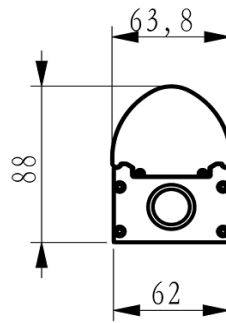

TEAR-DROPPED SHAPED

General Specification

Input Voltage (V_{AC})	: 220 - 250
Power Factor (PF)	: ≥ 0.9
THD (%)	: ≤ 20
IP Rating	: IP 40
Materials	: Aluminium & Polycarbonate
Driver	: External LED Driver (Within Casing)
Life Time (hours)	: 50,000
Finishing Color	: White
Operating Temp. (°C)	: -20°C ~ 50°C
Working Humidity (% RH)	: 10 ~ 90
Storage Temp. (°C)	: 10°C - 65°C

Photometric Result : Typical Data

Dimension (mm) :

Length: 1220 mm

Additional Picture Data

50K HOURS
LIFE TIME

LM80
LED LM 80
50K HRS

IP40
INGRESS PROTECTION

ISO 9001
BUREAU VERITAS
Certification