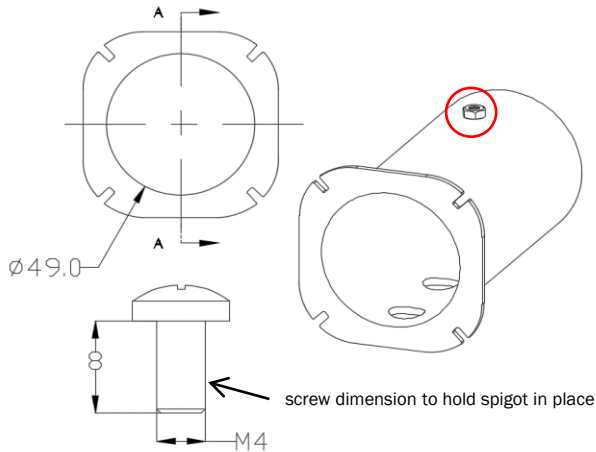

	80W, 100W		120W, 150W, 180W
Length (L)	578	770	770
Width (W1)	235		
Width (W2)	178		
Height (H)	95		
Weight (KG)	5		6.2

Features :

Spigot Adapter for 48mm Pole

Easy installation and maintenance with upside opening