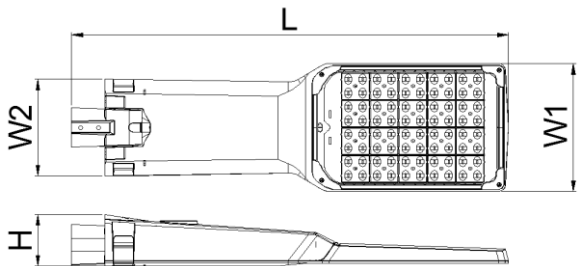

SURGE PROTECTION DEVICE

Malaysian Brand

MADE IN MALAYSIA

AdvanLED

LED STREET LIGHT G5

AdvanLED

Photometric Result : Typical Data Type II

Dimension (mm) :

	80W, 100W		120W, 150W, 180W
Length (L)	578	770	770
Width (W1)	235		
Width (W2)	178		
Height (H)	95		
Weight (KG)	5		6.2

Features :

Spigot Adapter for 48mm Pole

Easy installation and maintenance with upside opening