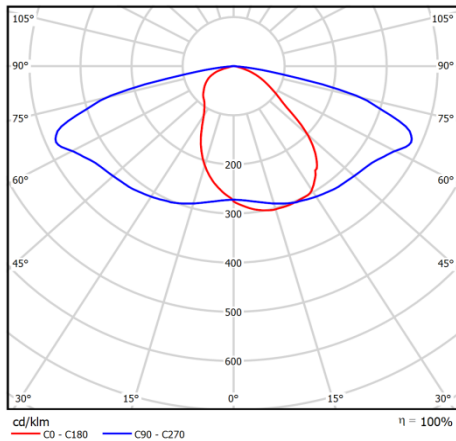

LED STREET LIGHT G5

AdvanLED

Photometric Result : Typical Data Type II