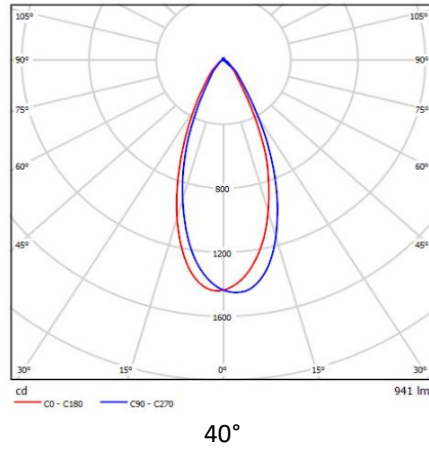

INDOOR

Photometric Result :

Dimension (mm):

	1 x 1	1 x 2	1 x 3
Height (H)	83	83	83
Diameter (D)	100	200	300
Cut-out size	90 x 90	190 x 90	290 x 90

Installation Data / Driver Dimensions (mm)