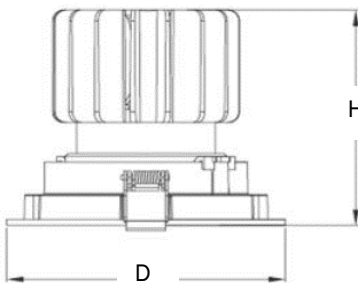

1 x 1 = 1 Driver

2 x 2 = 2 Driver

3 x 3 = 3 Driver

AdvanLED

ISO 9001
BUREAU VERITAS
Certification

Malaysian Brand

MADE IN MALAYSIA

RECESSED SPOTLIGHT

INDOOR

Photometric Result :

Dimension (mm):

	1 x 1	1 x 2	1 x 3
Height (H)	83	83	83
Diameter (D)	100	200	300
Cut-out size	90 x 90	190 x 90	290 x 90

Installation Data / Driver Dimensions (mm)