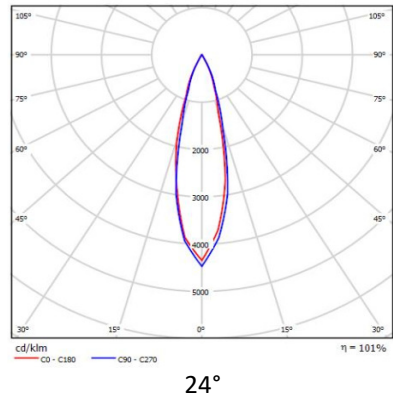

## Product Specification

Model No.	AvL-SPOTL-3-xxW-yyD-zK* G4
Lumen (lm)	500, 750
Efficiency (lm/W)	75
Power (W)	7, 10
Colour Temperature, CCT (K)	2700K, 3000K, 4000K
Colour Index (CRI)	≥ 80
Beam Angle (°)	24°, 40°
Weight (Kg)	0.15
Dimmable	No

## Reference

# LED SPOTLIGHT

**INDOOR**

Photometric Result :

Dimension (mm):

Height (H)	70	80
Diameter (D)	85	85
Cut-out size	75	75

Installation Data / Driver Dimensions (mm)