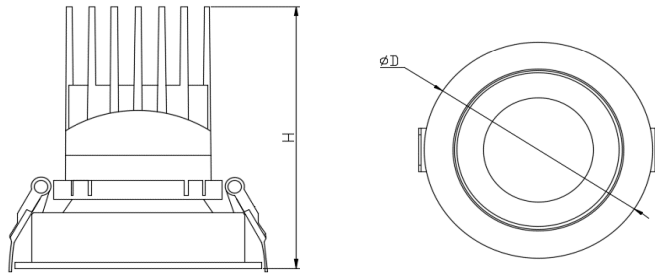

# LED SPOTLIGHT

**INDOOR**

Photometric Result :

Dimension (mm):

Height (H)	70	80
Diameter (D)	85	85
Cut-out size	75	75

Installation Data / Driver Dimensions (mm)