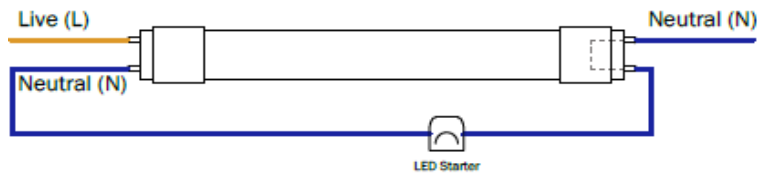

Remark:

*x refers to ft : 2FT, 4FT

*y refers to CCT : 3-3000K, 4-4000K, 65-6500K

AdvanLED

ISO 9001
BUREAU VERITAS
Certification

Malaysian Brand

MADE IN MALAYSIA

LED ECO TUBES

INDOOR

Photometric Result :

140°

Dimension (mm):

| | 2FT | 4FT |
|--------------|-----|------|
| Length (L1) | 588 | 1198 |
| Length (L2) | 602 | 1213 |
| Diameter (D) | 28 | 28 |

Installation Data / Driver Dimensions (mm)

- *Standard connection for LED Eco Tube
- *1 side of the EndCap Pins are shorted
- *LED Starter Fuse Required
- *Electrical supply should be turned off before any installation is done