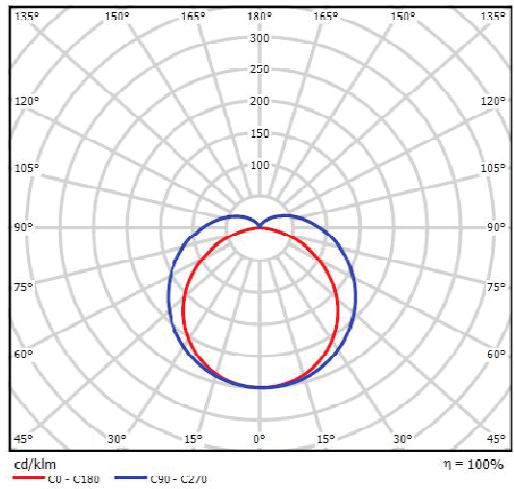

LED ECO TUBES

AdvanLED

Product Specification

| | |
|-----------------------------|---------------------|
| Model Size | 2FT, 4FT |
| Model No. | AvL-T8-xFT-yK |
| Lumen (lm) | 1000, 2100 |
| Efficiency (lm/W) | 117, 125 |
| Power (W) | 8.5, 16.5 |
| Colour Temperature, CCT (K) | 3000K, 4000K, 6500K |
| Colour Index (CRI) | ≥ 80 |
| Beam Angle (°) | 140° |
| Weight (Kg) | 0.121, 0.242 |
| Dimmable | No |
| Base/ EndCap | GU13(T8) |

Remark:

*x refers to ft : 2FT, 4FT

*y refers to CCT : 3-3000K, 4-4000K, 65-6500K

AdvanLED

ISO 9001
BUREAU VERITAS
Certification

Malaysian Brand

MADE IN MALAYSIA

LED ECO TUBES

INDOOR

Photometric Result :

140°

Dimension (mm):

| | 2FT | 4FT |
|--------------|-----|------|
| Length (L1) | 588 | 1198 |
| Length (L2) | 602 | 1213 |
| Diameter (D) | 28 | 28 |

Installation Data / Driver Dimensions (mm)