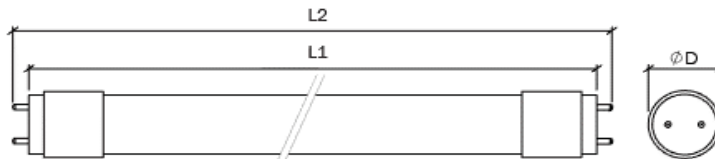

Remark:

*x refers to ft : 2FT, 4FT

*y refers to CCT : 3-3000K, 4-4000K, 65-6500K

AdvanLED

ISO 9001
BUREAU VERITAS
Certification

Malaysian Brand

MADE IN MALAYSIA

LED ECO TUBES

INDOOR

Photometric Result :

140°

Dimension (mm):

| | 2FT | 4FT |
|--------------|-----|------|
| Length (L1) | 588 | 1198 |
| Length (L2) | 602 | 1213 |
| Diameter (D) | 28 | 28 |

Installation Data / Driver Dimensions (mm)