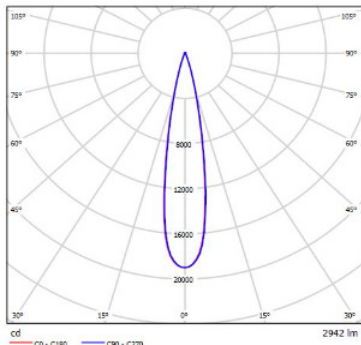

| | |
|-----------------------------|------------------------|
| Model Size | 4 inch, 6 inch, 8 inch |
| Model No. | AvL-ADL-x-yyW-zK* |
| Lumen (lm) | 1500, 3375, 3750 |
| Efficiency (lm/W) | 75 |
| Power (W) | 20, 45, 50 |
| Colour Temperature, CCT (K) | 3000K, 4000K, 6500K |
| Colour Index (CRI) | ≥ 80 |
| Beam Angle (°) | 18°, 24°, 36° |
| Weight (Kg) | 0.4, 0.91, 1.15 |
| Dimmable | No |

Features

Applications

Home

High Ceiling

Reference

Remark:

*x refers to inches : 6 inch, 8 inch

*yy refers to W : 20W, 30W, 50W (50W available for 8 Inch only)

x Inch 18°

x Inch 24°

x Inch 36°

Dimension (mm):

| | 4 Inch | 6 Inch | 8 Inch |
|--------------|--------|--------|--------|
| Height (H) | 127 | 158 | 156 |
| Diameter (D) | 113.5 | 169 | 215 |
| Cut-out size | 102 | 152 | 205 |