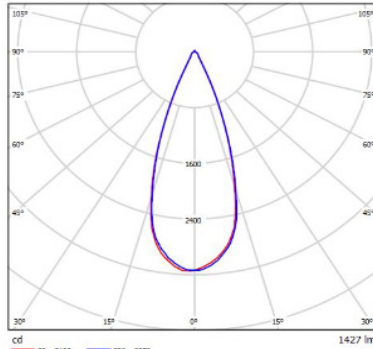

| | |
|-----------------------------|------------------------|
| Model Size | 4 inch, 6 inch, 8 inch |
| Model No. | AvL-ADL-x-yyW-zK* |
| Lumen (lm) | 1500, 3375, 3750 |
| Efficiency (lm/W) | 75 |
| Power (W) | 20, 45, 50 |
| Colour Temperature, CCT (K) | 3000K, 4000K, 6500K |
| Colour Index (CRI) | ≥ 80 |
| Beam Angle (°) | 18°, 24°, 36° |
| Weight (Kg) | 0.4, 0.91, 1.15 |
| Dimmable | No |

Features

Applications

Home

High Ceiling

Reference

Remark:

*x refers to inches : 6 inch, 8 inch

*yy refers to W : 20W, 30W, 50W (50W available for 8 Inch only)

x Inch 18°

x Inch 24°

x Inch 36°

Dimension (mm):

| | 4 Inch | 6 Inch | 8 Inch |
|--------------|--------|--------|--------|
| Height (H) | 127 | 158 | 156 |
| Diameter (D) | 113.5 | 169 | 215 |
| Cut-out size | 102 | 152 | 205 |

Installation Data / Driver Dimensions (mm)

Normal

Soft AsDL