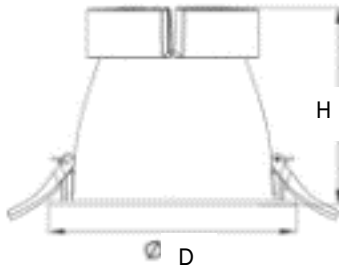

x Inch 18°

x Inch 24°

x Inch 36°

Dimension (mm):

| | 4 Inch | 6 Inch | 8 Inch |
|--------------|--------|--------|--------|
| Height (H) | 127 | 158 | 156 |
| Diameter (D) | 113.5 | 169 | 215 |
| Cut-out size | 102 | 152 | 205 |

Installation Data / Driver Dimensions (mm)

Normal

Soft AsDL