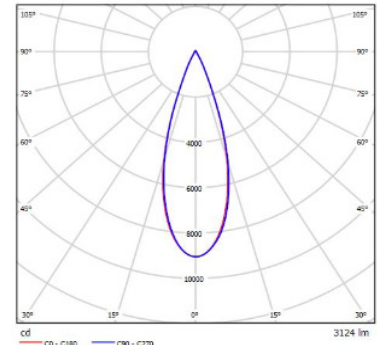

| | |
|-----------------------------|------------------------|
| Model Size | 4 inch, 6 inch, 8 inch |
| Model No. | AvL-ADL-x-yyW-zK* |
| Lumen (lm) | 1500, 3375, 3750 |
| Efficiency (lm/W) | 75 |
| Power (W) | 20, 45, 50 |
| Colour Temperature, CCT (K) | 3000K, 4000K, 6500K |
| Colour Index (CRI) | ≥ 80 |
| Beam Angle (°) | 18°, 24°, 36° |
| Weight (Kg) | 0.4, 0.91, 1.15 |
| Dimmable | No |

Features

Applications

Home

High Ceiling

Reference

Remark:

*x refers to inches : 6 inch, 8 inch

*yy refers to W : 20W, 30W, 50W (50W available for 8 Inch only)

x Inch 18°

x Inch 24°

x Inch 36°

Dimension (mm):

| | 4 Inch | 6 Inch | 8 Inch |
|--------------|--------|--------|--------|
| Height (H) | 127 | 158 | 156 |
| Diameter (D) | 113.5 | 169 | 215 |
| Cut-out size | 102 | 152 | 205 |

Installation Data / Driver Dimensions (mm)

Normal

Soft AsDL