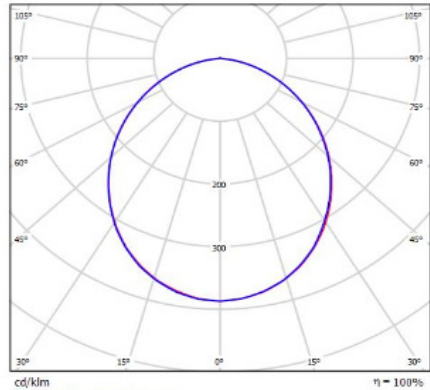

Model Size	6 inch, 8 inch
Model No.	AvL-DL-x-yyW-P01-zK* G5
Lumen (lm)	1425, 1900
Efficiency (lm/W)	95
Power (W)	12, 15, 20
Colour Temperature, CCT (K)	3000K, 4000K, 6500K
Colour Index (CRI)	≥ 80
Beam Angle (°)	100°
Weight (Kg)	0.1, 0.15, 0.2
Dimmable	No

KLIA, Kuala Lumpur Malaysia

Remark:

*x refers to inches : 6 inch, 8 inch

*yy refers to W : 20W, 30W, 50W (50W available for 8 Inch only)

*z refers to CCT: 3-3000K, 4-4000K, 65-6500K

AdvanLED

Malaysian Brand

MADE IN MALAYSIA

RECESSED DOWNLIGHT G5

INDOOR

Photometric Result :

100

Dimension (mm):

	6 Inch	8 Inch
Height (H)	46	48
Diameter (D)	180	215
Cut-out size	165	200

Installation Data / Driver Dimensions (mm)