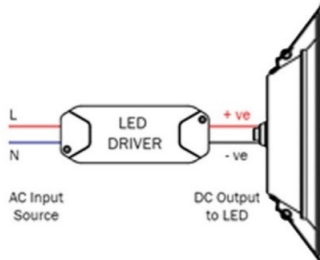

MADE IN MALAYSIA

RECESSED DOWNLIGHT G5

INDOOR

Photometric Result :

100

Dimension (mm):

	6 Inch	8 Inch
Height (H)	46	48
Diameter (D)	180	215
Cut-out size	165	200

Installation Data / Driver Dimensions (mm)

	12W / 15W / 20W *
A1	115
B1	45

*Dimensions for Philips LED Driver