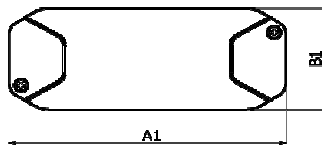

KLIA, Kuala Lumpur Malaysia

Remark:

*x refers to inches : 6 inch, 8 inch

*yy refers to W : 20W, 30W, 50W (50W available for 8 Inch only)

*z refers to CCT: 3-3000K, 4-4000K, 65-6500K

AdvanLED

Malaysian Brand

MADE IN MALAYSIA

RECESSED DOWNLIGHT G5

INDOOR

Photometric Result :

100

Dimension (mm):

	6 Inch	8 Inch
Height (H)	46	48
Diameter (D)	180	215
Cut-out size	165	200

Installation Data / Driver Dimensions (mm)