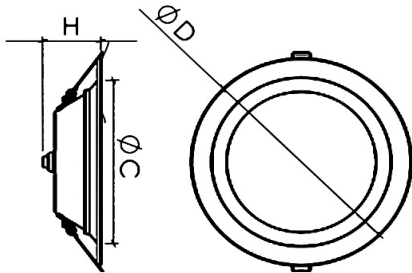

KLIA, Kuala Lumpur Malaysia

Remark:

*x refers to inches : 6 inch, 8 inch

*yy refers to W : 20W, 30W, 50W (50W available for 8 Inch only)

*z refers to CCT: 3-3000K, 4-4000K, 65-6500K

AdvanLED

Malaysian Brand

MADE IN MALAYSIA

RECESSED DOWNLIGHT G5

INDOOR

Photometric Result :

100

Dimension (mm):

	6 Inch	8 Inch
Height (H)	46	48
Diameter (D)	180	215
Cut-out size	165	200

Installation Data / Driver Dimensions (mm)