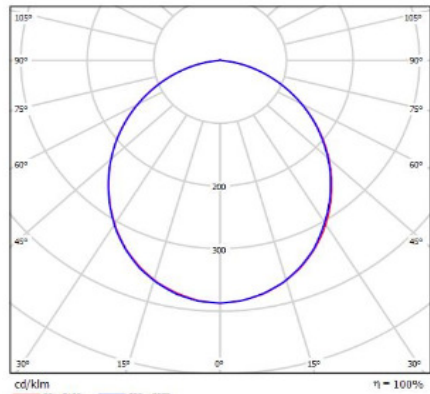

KLIA, Kuala Lumpur Malaysia

Remark:

*x refers to inches : 6 inch, 8 inch

*yy refers to W : 20W, 30W, 50W (50W available for 8 Inch only)

*z refers to CCT: 3-3000K, 4-4000K, 65-6500K

AdvanLED

Malaysian Brand

MADE IN MALAYSIA

RECESSED DOWNLIGHT G3

INDOOR

Photometric Result :

100

Dimension (mm):

	4 Inch	6 Inch
Height (H)	62	64.4
Diameter (D)	140	190
Cut-out size	120	165

Installation Data / Driver Dimensions (mm)