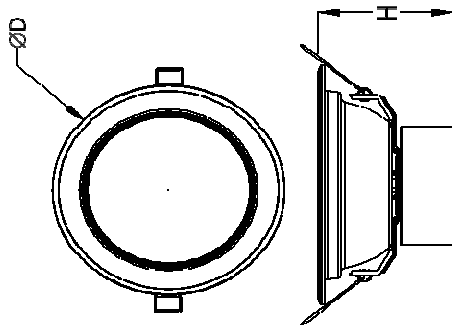

KLIA, Kuala Lumpur Malaysia

Remark:

*x refers to inches : 6 inch, 8 inch

*yy refers to W : 20W, 30W, 50W (50W available for 8 Inch only)

*z refers to CCT: 3-3000K, 4-4000K, 65-6500K

AdvanLED

Malaysian Brand

MADE IN MALAYSIA

RECESSED DOWNLIGHT G3

INDOOR

Photometric Result :

100

Dimension (mm):

	4 Inch	6 Inch
Height (H)	62	64.4
Diameter (D)	140	190
Cut-out size	120	165

Installation Data / Driver Dimensions (mm)

	12W / 15W / 20W *
A1	115
B1	45

*Dimensions for Philips LED Driver