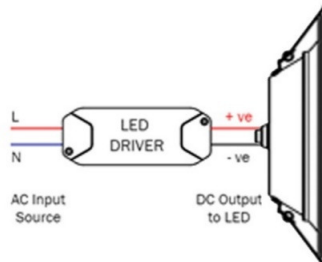

MADE IN MALAYSIA

RECESSED DOWNLIGHT G3

INDOOR

Photometric Result :

100

Dimension (mm):

	4 Inch	6 Inch
Height (H)	62	64.4
Diameter (D)	140	190
Cut-out size	120	165

Installation Data / Driver Dimensions (mm)

	12W / 15W / 20W *
A1	115
B1	45

*Dimensions for Philips LED Driver