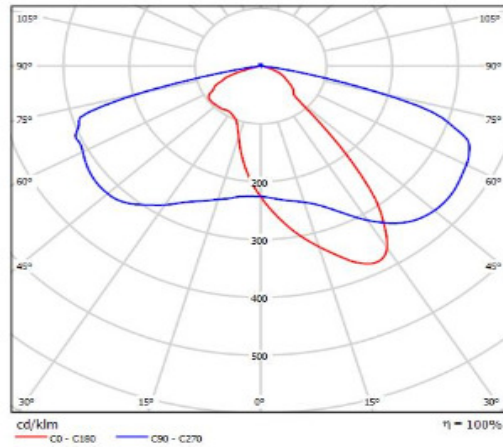

# LED STREET LIGHT G4

Photometric Result :

Asymmetrical

Dimension (mm):

Length (L)	804
Width (W)	357
Height (H)	145

Installation Data / Driver Dimensions (mm)

L1	184
ØD1	88
ØD2	2 x M10
Depth	100 ~ 110

\*Smart Sensor Ready using standard ANSI C136.41 Nema 7 socket  
 \*kindly contact sales representative for more details