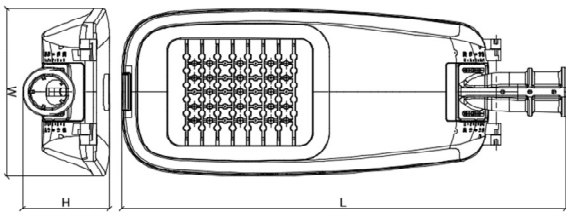

# LED STREET LIGHT G4

Photometric Result :

Asymmetrical

Dimension (mm):

Length (L)	804
Width (W)	357
Height (H)	145

Installation Data / Driver Dimensions (mm)

L1	184
ØD1	88
ØD2	2 x M10
Depth	100 ~ 110

\*Smart Sensor Ready using standard ANSI C136.41 Nema 7 socket  
 \*kindly contact sales representative for more details