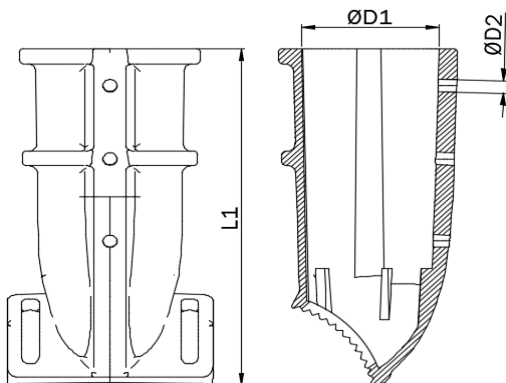

# LED STREET LIGHT G4

Photometric Result :

Asymmetrical

Dimension (mm):

Length (L)	804
Width (W)	357
Height (H)	145

Installation Data / Driver Dimensions (mm)

L1	184
ØD1	88
ØD2	2 x M10
Depth	100 ~ 110

\*Smart Sensor Ready using standard ANSI C136.41 Nema 7 socket  
 \*kindly contact sales representative for more details